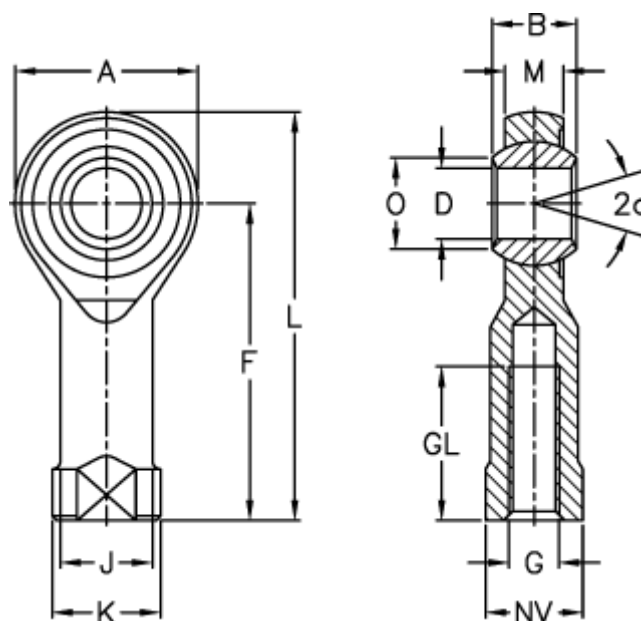

Article number: 03103012125  
 Description: Fluro Rod End GIO 12 12x1,25  
 Without bushing

## Measures

A	= 32	J	= 17.5	Weight (g) = 115
a (degrees)	= 13	K	= 22	
B	= 16	L	= 66	
D	= 12	M	= 12	
Dynamic load C (kN)	= 8.5	NV	= 19	
F	= 50	O	= 15.4	
G	= M12x1,25	Permissible rpm	= Ikke velegnet til rotation	
GL	= 22	Static load C0 (kN)	= 35	